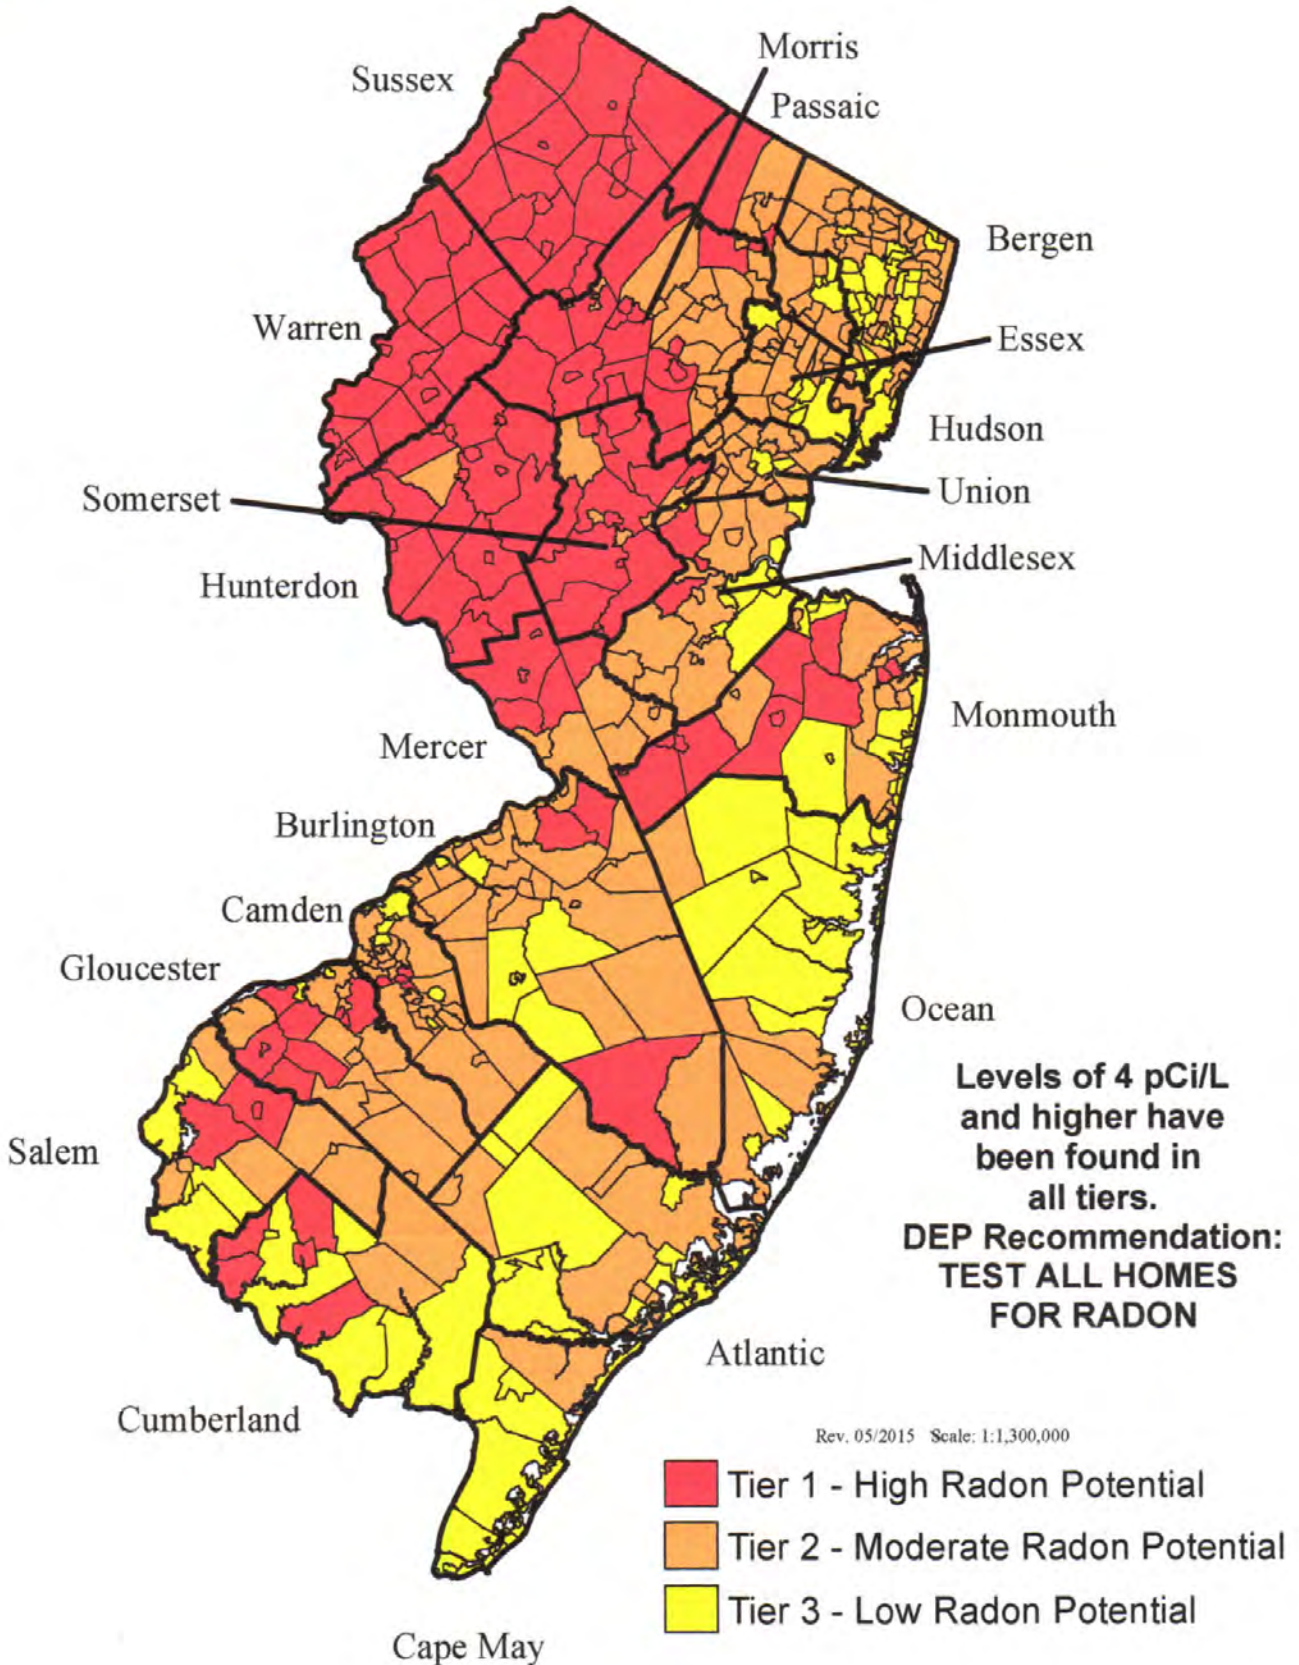

New Jersey Department of Environmental Protection Radon Potential Map

For information in New Jersey, call (800) 648-0394 or go to WWW.NJRADON.ORG